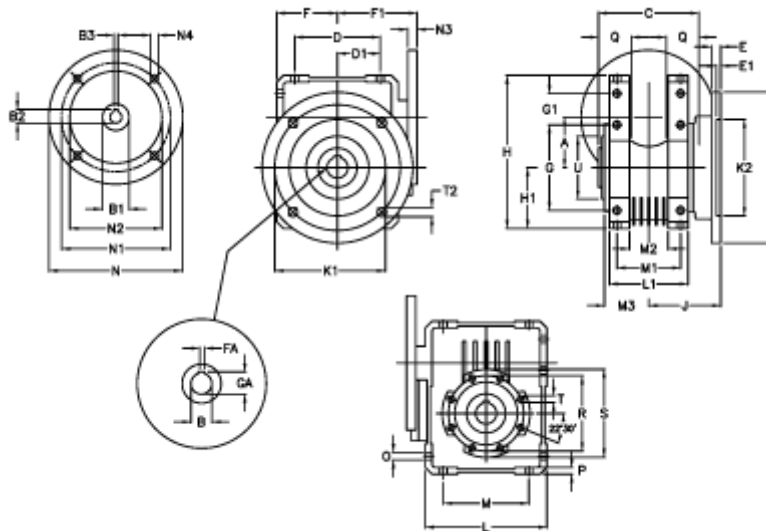

Article number: 392208600754536

Description: Worm Gear with Torque Limiter
W86 L2-UFC-7-P112 B5

Measures

A = 86.90	E = 15	H = 245.5	M = 144	N4 = 12,5	U = 110
B = 35	E1 = 6	H1 = 100.0	M1 = 101	O = 11.5	
B1 E7 = 28	F = 100	J = 110.5	M2 = 57	P = 11	
B2 = 31.3	F1 = 136	K = 210	M3 = 64.5	Q = 45	
B3 H9 = 8	FA = 10	K1 = 176	N = 250	R = 130	
C = 140	G = 144	K2 = 152	N1 = 215	S = 150	
D = 144.0	G1 = 45.5	L = 200	N2 = 180	T = M10x18	
D1 = 72.0	GA = 38.3	L1 = 125	N3 = 13.0	T2 = 12.5	